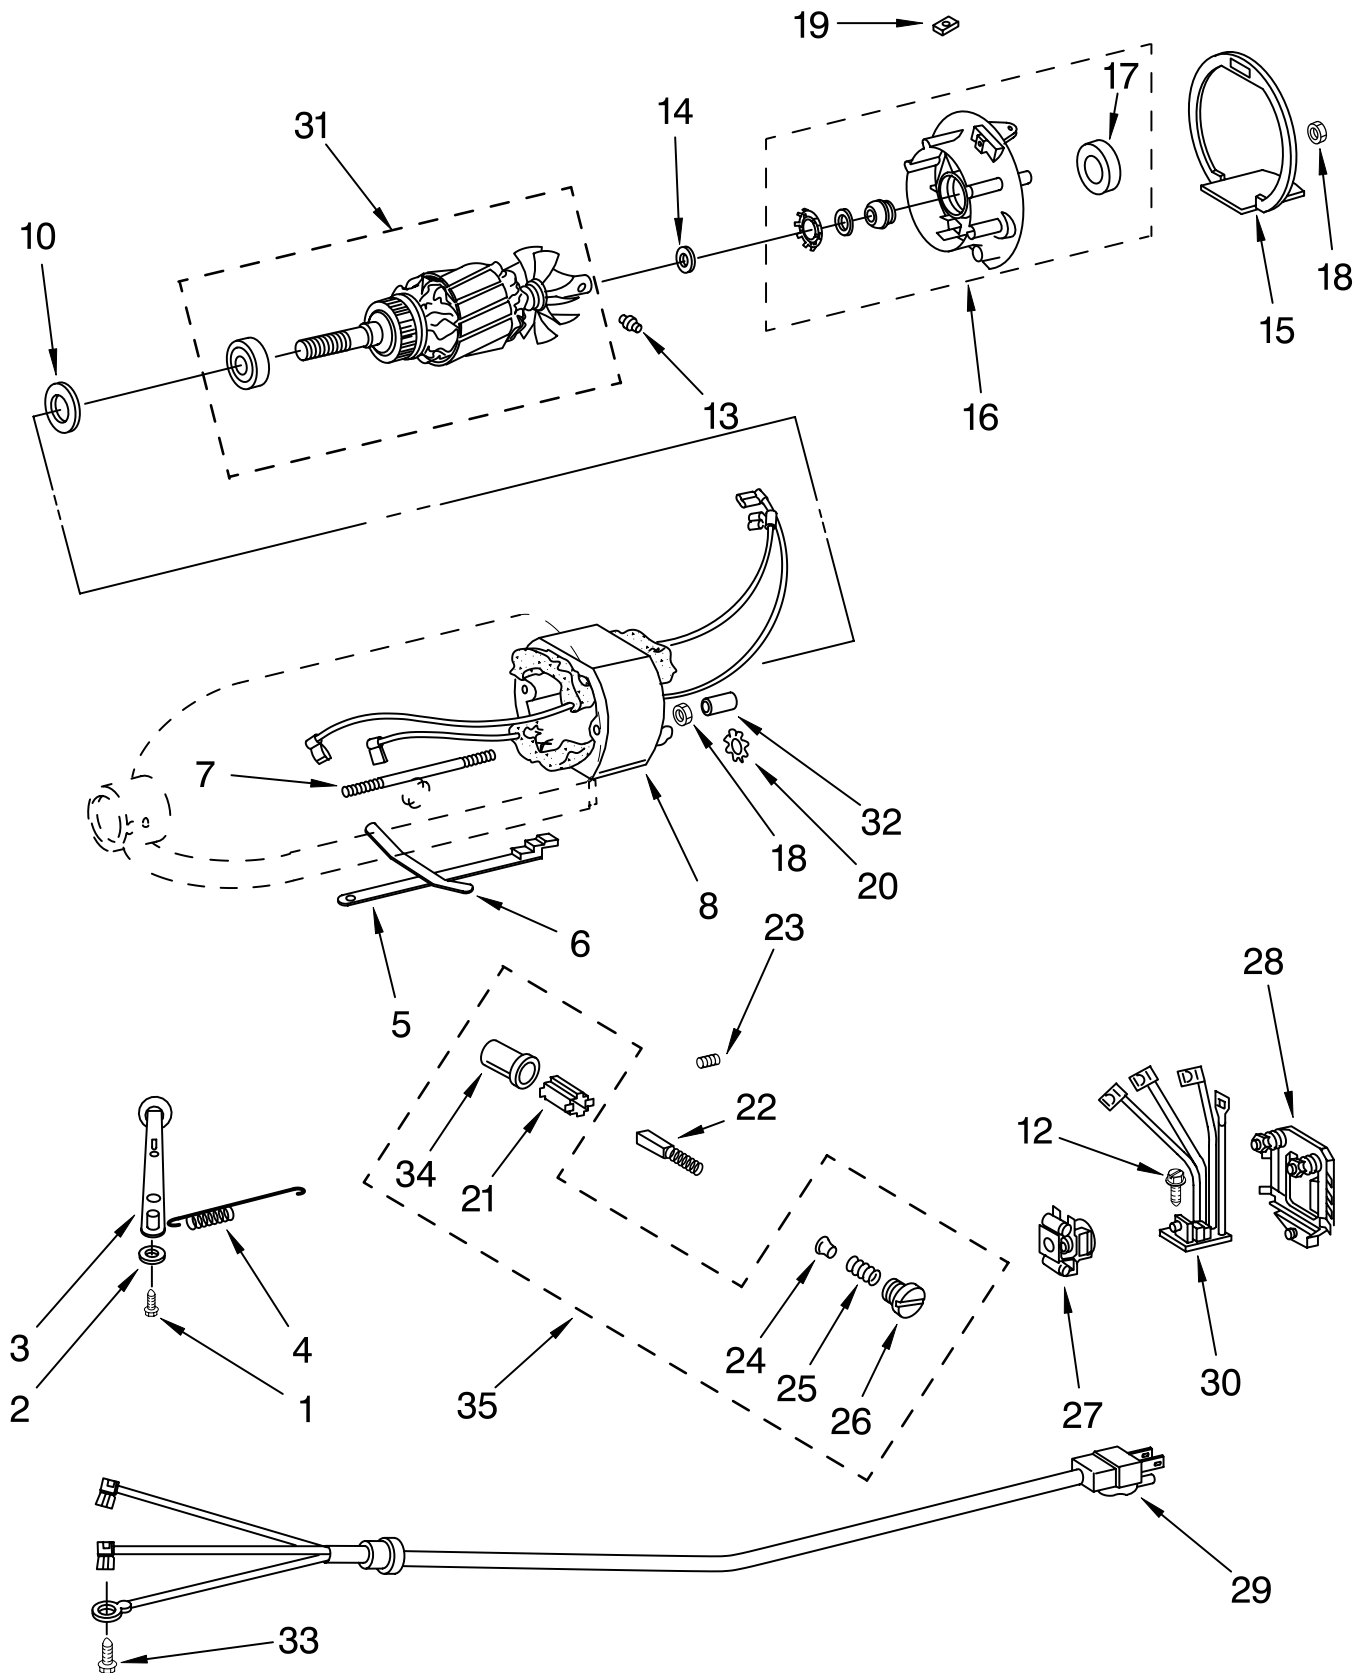

MOTOR AND CONTROL PARTS

FOR MODEL: 5KPM5B_4

FOR ORDERING INFORMATION REFER TO PARTS PRICE LIST

MOTOR AND CONTROL PARTS

FOR MODEL: 5KPM5B__4

Illus. No.	Part No.	DESCRIPTION	Illus. No.	Part No.	DESCRIPTION	Illus. No.	Part No.	DESCRIPTION
1	110679	Screw, Pivot	16	3180526	Bracket, Bearing Assembly	27	17830	Governor Assembly
2	116241	Washer, Spring				28	240904-2	Control Plate Assembly
3	9709276	Lever, Control And Stud	17	3180238	Washer, Felt	29		Cord, Power (UK)
4	3183680	Spring, Control Plate	18	8533905	Nut	30	9702314	White
5	3184176	Speed Link & Cam	19	9701584	Seal, Foam	30	9706596	Phase Control Board
6	240205	Spring, Flat	20	W10068270	Washer	31	9708316	Armature & Bearing Assy (240V)
7	240769	Screw, Stator	21	240680	Insert, Brush Holder	32	4162634	Sleeve, Motor Stud
8	9701670	Field Assembly	22	9706416	Brush & Spring Assembly	33	3184609	Screw, Self
10	9704324	Washer, Ball Bearing (Front)	23	9707926	Screw, Set	34	3179908	Housing, Brush Holder
12	W10068260	Screw	24	116286	Cap, Spring Seat	35	4162546	Brush Holder Assy
13	16998	Stud, Governor Drive	25	116287	Spring, Cap			
14	3180162	Washer, Spacing	26	3184212	Cap, Brush Holder			
15	9701501	Seal, End						

FOR ORDERING INFORMATION REFER TO PARTS PRICE LIST