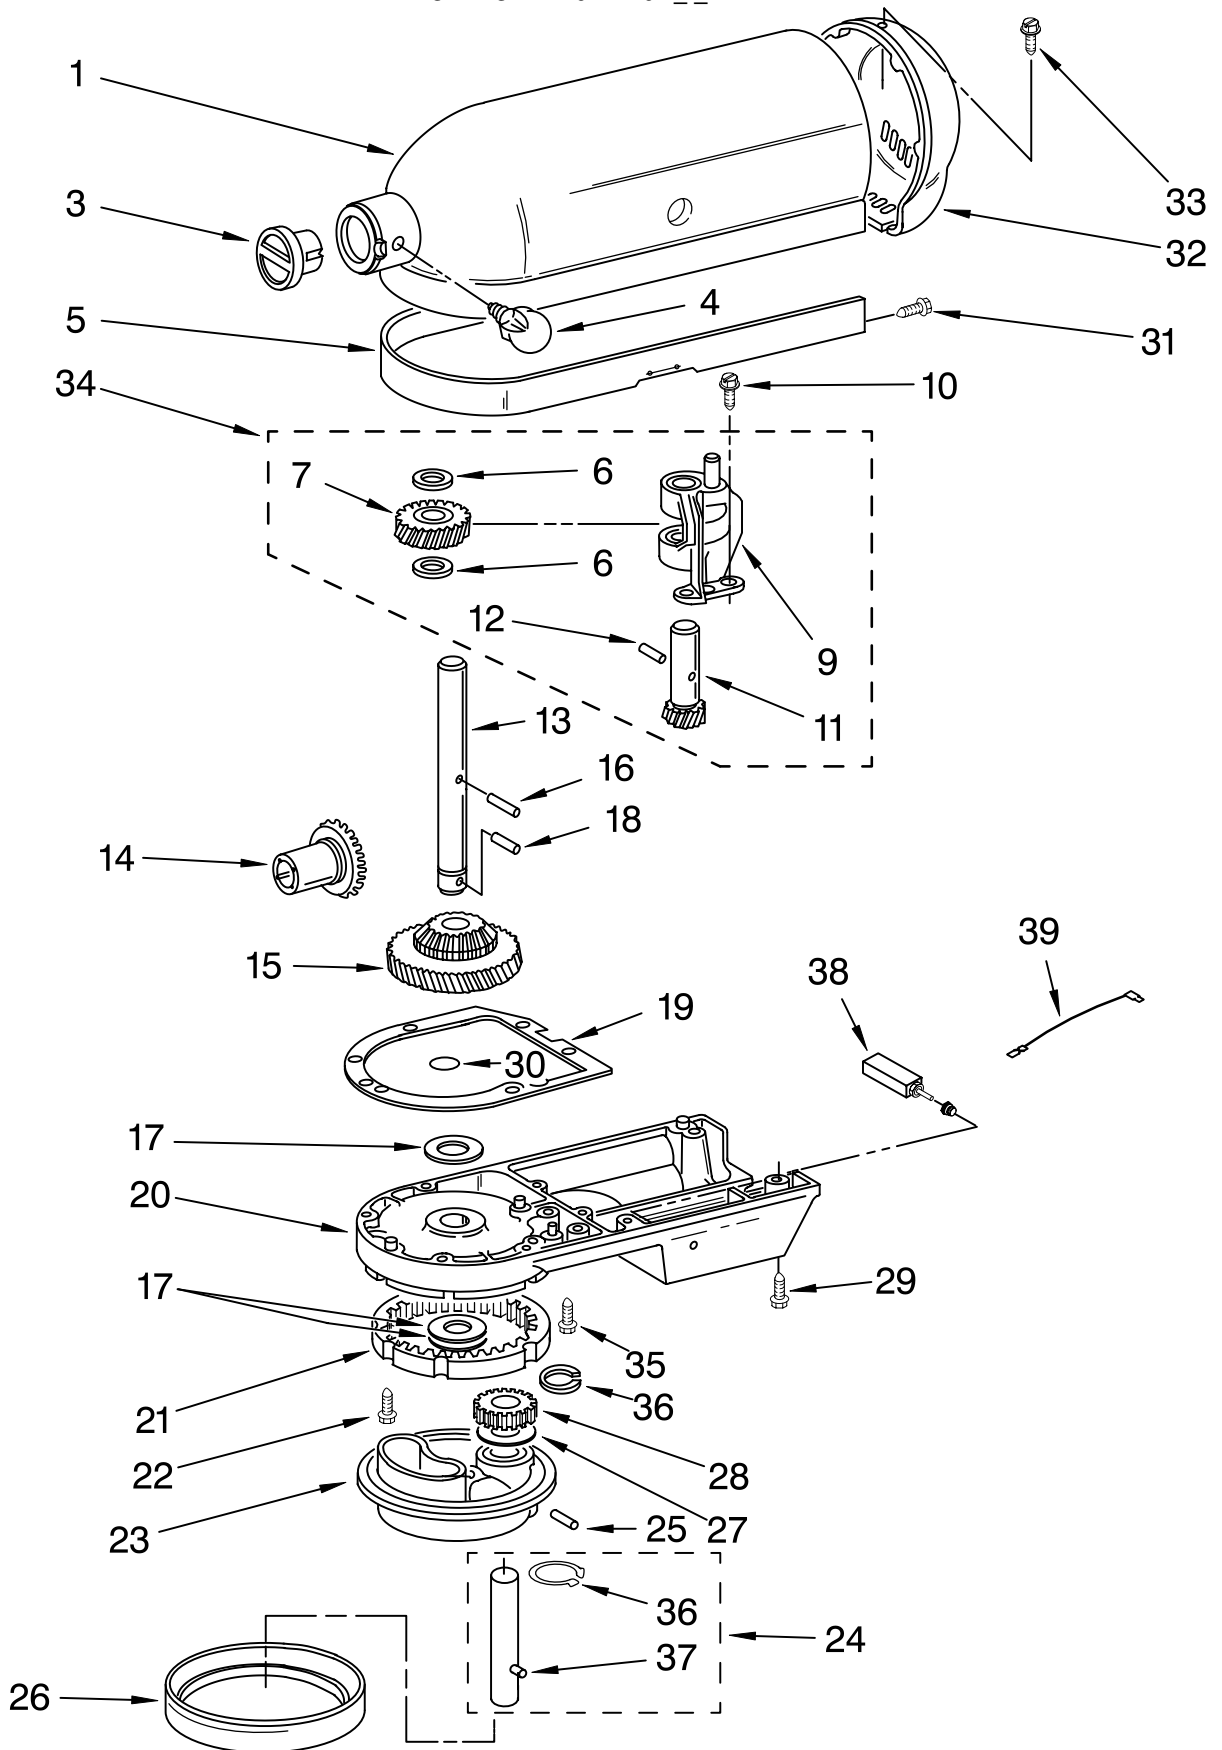

CASE, GEARING AND PLANETARY UNIT

FOR MODEL: 5KPM5B__4

FOR ORDERING INFORMATION REFER TO PARTS PRICE LIST

CASE, GEARING AND PLANETARY UNIT

FOR MODEL: 5KPM5B__4

Illus. No.	Part No.	DESCRIPTION	Illus. No.	Part No.	DESCRIPTION	Illus. No.	Part No.	DESCRIPTION
1	**	Gearcase Motor Housing	15	9709627	Bevel Pinion and Center Gear	27	9706090	Washer, Shim
3	242765-2	Cap, Attachment Hub	16	240018-1	Pin (Vertical Center Shaft)	28	9703903	Pinion, Gear (Agitator Shaft)
4	9709194	Screw, Thumb	17	3180163	Washer	29	3400025	Screw
5	**	Band, Trim	18	9705443	Pin	30	67500-55	"O" Ring
6	3180161	Washer, Fiber	19	4162324	Gasket, Transmission Case	31	311932	Screw
7	4162897	Worm Gear	20	**	Lower Gear Case	32	**	Cover, End
9	240308	Gear, Worm Bracket & Bearing	21	9703904	Gear, Internal	33	4162914	Screw
10	3400022	Screw And L.W. Assy.	22	103994	Screw, Special	34	240309-2	Gears, Worm & Pinion Assembly
11	240210-2	Shaft & Pinion	23	**	Planetary	35	3400026	Screw, Machine
12	9705444	Pin	24	3184052	Shaft, Agitator	36	9703438	Ring, Retaining
13	240026	Shaft, Vertical Center	25	240018-1	Pin (Agitator Shaft Pinion)	37	9704677	Pin, Groove
14	9705130	Gear, Attachment Hub Bevel	26	240285	Ring, Planetary Drip	38	9705132	Filter, RFI
						39	9702311	Lead, Filter (Control Board)

**Refer to Page 2
Color Variation Parts

FOR ORDERING INFORMATION REFER TO PARTS PRICE LIST