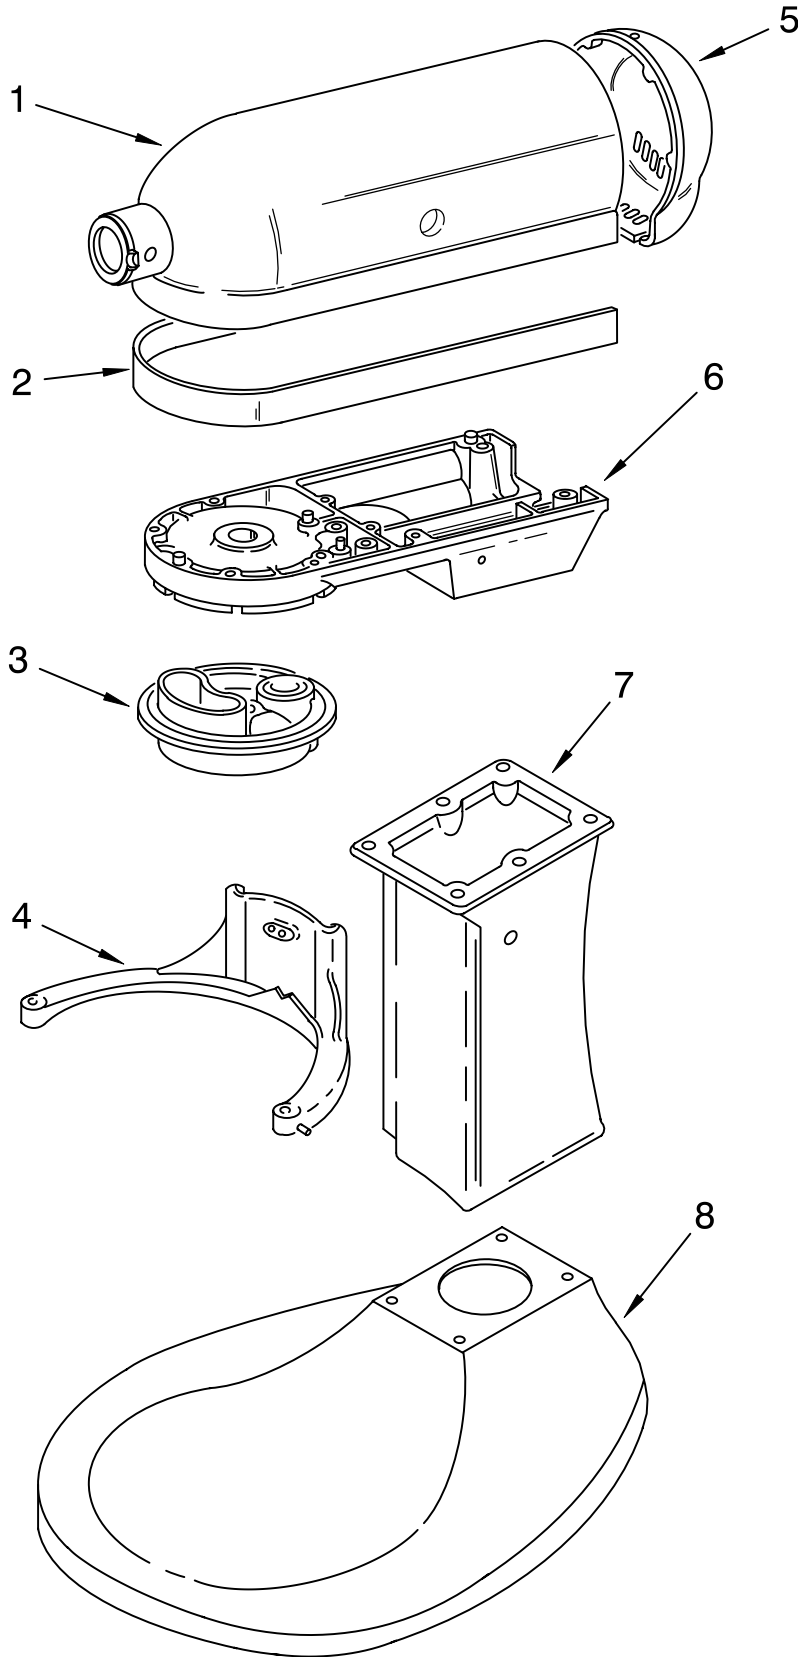

COLOR VARIATION PARTS

FOR MODEL: 5KPM5B_4

Illus. No.	Part No.	DESCRIPTION

Colors Subject To Change.
Any Color Not Listed is
No Longer Available.
If Additional Colors Are Added,
This Page Will Be Updated.

1	240291-1	Motor Housing White
2	9706975	Trim Band Black
3	240286-1	Planetary White
4	4162015	Bowl Support White
5	240253-1	End Cover White
6	9701508	Lower Gearcase White
7	240148-4	Column White
8	3179280	Base & Foot Assembly White

FOR ORDERING INFORMATION REFER TO PARTS PRICE LIST